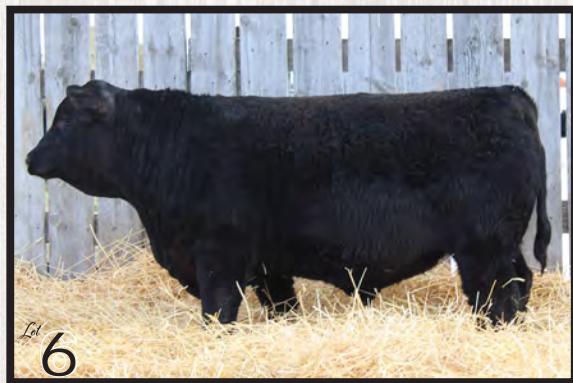

	CE	BW	WW	YW	ADG	MCE	MM	MWW
EPD	12.5	0.1	95.0	152.2	0.36	6.2	24.7	67.8

	CW	MARB	FAT	REA	API	TI
	37.2	0.51	-0.025	0.58	153.9	94.4

An outstanding mating of Tehama Tahoe B767 and Ellingson/STR Kenzy K2105. This calf has been exceptional since his feet hit the ground. At 79 pounds at birth he jumped up and started growing and never stopped. He was one of our top weaning weight bulls with an adjusted 205 day weight of 799 and when we weaned him within the first 65 days on feed he gained a whopping 5.54 pounds a day. Did I mention he is out of a first calf heifer. His dam K2105 along with her ET sister was our top pick at the Ellingson Simmental 2023 production sale. I think this is a very well rounded bull, he excels in every category. He is sure footed and tracks like a cat. This bull is definitely a herd bull prospect. Don't miss your opportunity to take him home folks. Selling full possession and 2/3 semen interest.