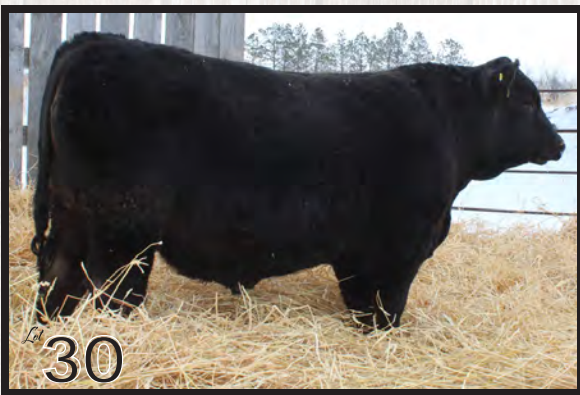

SORENSON RESILIENT M007

Reg #: 4474412
1/2 SM 1/2 AN

Lot 30	BD	Act. BW	205 Adj.	ADG	Dam's Age
	4/3/2024	83	729	4.66	4

SITZ RESILIENT 10208
PF RESILIENT 221
PF QUEEN MOTHER 807
WS PROCLAMATION E202
MARTIN H007
DKSR MS IRISH SPRING E35

	CE	BW	WW	YW	ADG	MCE	MM	MWW
EPD	15.3	-0.5	96.1	162.1	0.41	7.7	21.1	69.1

	CW	MARB	FAT	REA	API	TI
	61.6	0.53	-0.008	0.66	151.4	97.3

I think this calf could be the sleeper in the sale. This half blood very nice son of Resilient is straight backed. As I analyze this bull I see how square hipped he is from his shoulders to his meaty rear quarter. He is full of meat, including his middle. With a wide front and a strong yet moderate framed package. If you take the time to look him up you will not be disappointed.